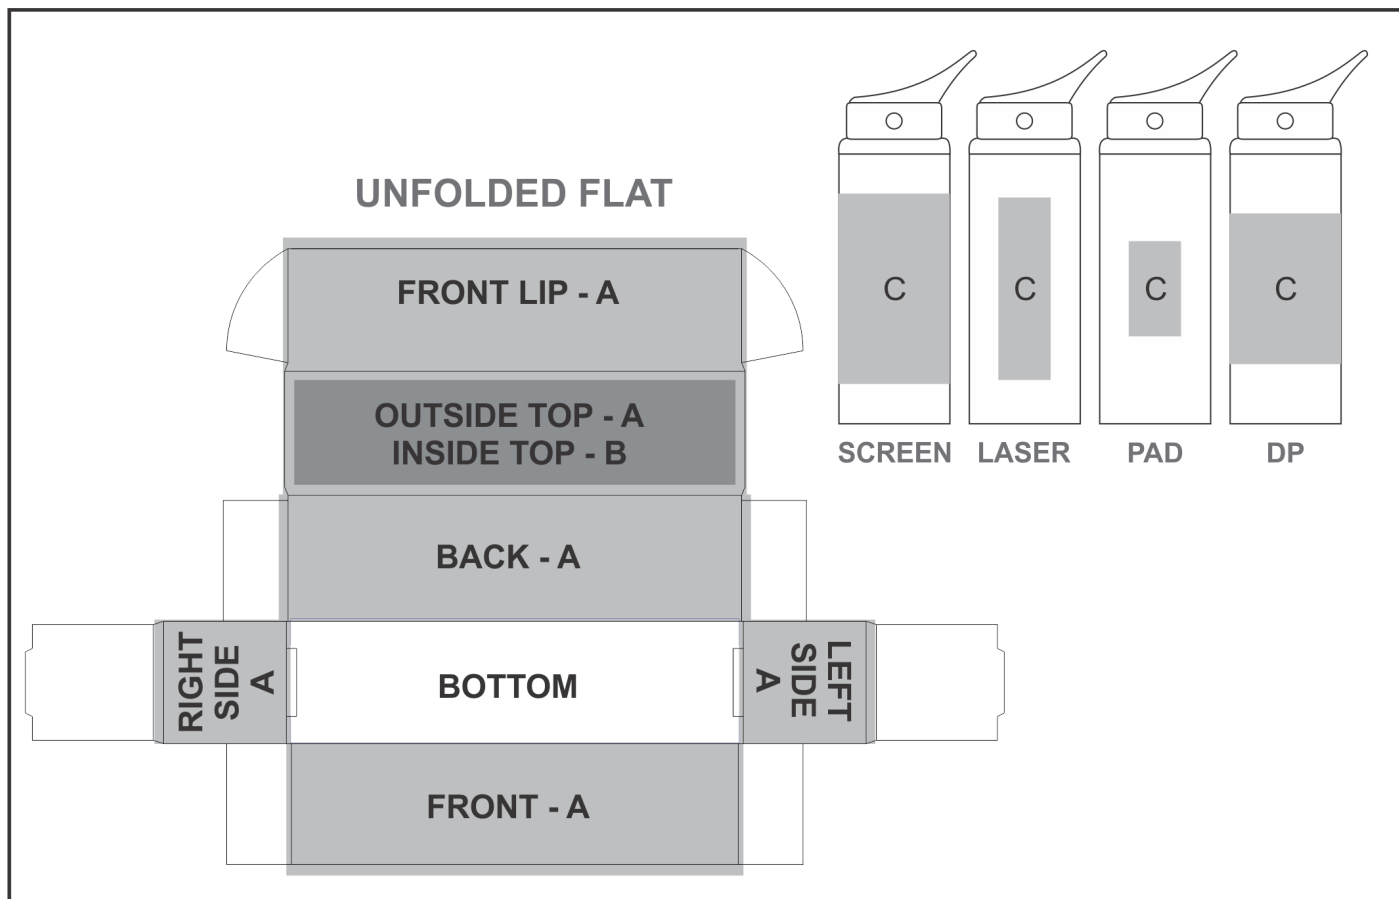

GF-AM-858-B

Nautilus Bottle in Bianca Custom Gift Box

Need to know:

- Includes 1-Position Direct Print on Box AND 1-Position Laser Engraving OR 1-Colour, 1-Position Screen Wrap (setup fee applies)
- **Please Note:** Due to the nature of the printing process, any white in a logo cannot be branded and we cannot guarantee an exact colour match as the box has a matt finish. The nature and inconsistency of the pre-cut boards may create a 1-3mm of unbranded space on the front lip and imperfections may be found within the print. Large solid coverage prints are not recommended, if large solid coverage is required, it is recommended on kraft boxes as imperfections are less noticeable.
- No Guarantee the lid will line up with prin
- DP-D will not be a full wrap due to the inconsistency of the item
- Laser Colour - Silver

Branding Options:

Position C

1. Laser Engraving (LB)
N/A
Size: 33mm wide x 115mm high
2. Pad Printing (PC)
4 Colours
Size: 33mm wide x 60mm high
3. Screen Wrap (SW)
1 Colour
Size: 140mm wide x 120mm high
4. Digital Print Drinkware (DP-C)
Full Colour
Size: 100mm wide x 80mm high
5. Digital Print Drinkware (DP-D)
Full Colour
Size: 215mm wide x 95mm high

Position B

1. Digital Custom Packaging (DCP-CHG-2)
Full Colour
Size: 258mm wide x 62mm high

Position A

1. Digital Custom Packaging (DCP-CHG-2)
Full Colour
Size: 436,5mm wide x 364,6mm high